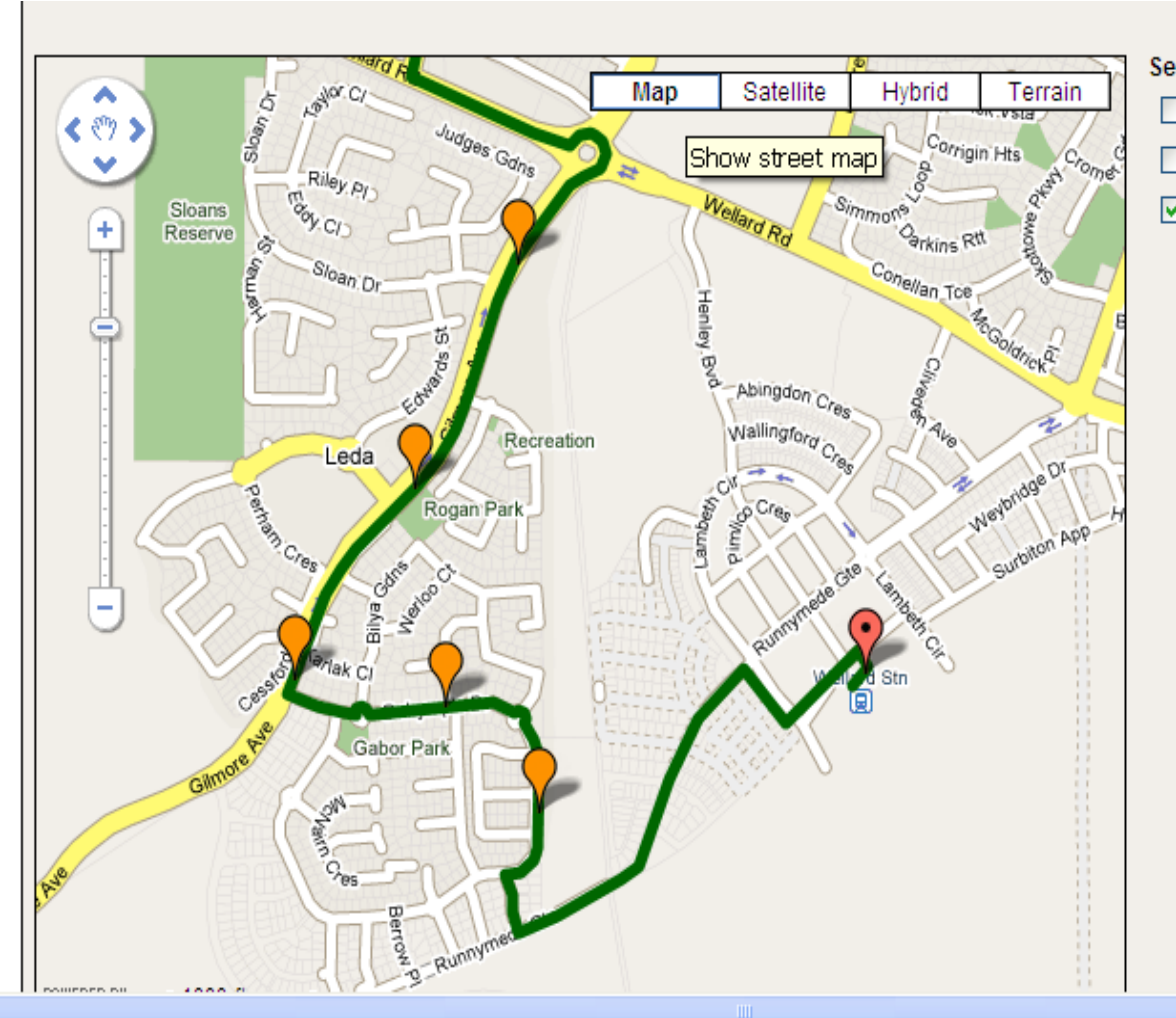

Transperth Bus Routes – The Village at Wellard

Information source: www.transperth.com.au

Bus Route 541 to Kwinana Train Station

Bus stop locations relevant to Village residents:

- Wellard Train Station
- Dalrymple Drive, near Madge Way in Leda.

Bus Route 542 to Kwinana Train Station

Bus stop locations relevant to Village residents:

- Wellard Train Station
- Corner Runnymede Gate and Oatlands Vista
- Runnymede Gate near Cliveden Avenue
- Wellard Road near Cliveden Avenue

Bus Route 920 to Fremantle Train Station

- Bus stop locations relevant to Village residents:
- Gilmore Avenue near Karlak Close in Leda.