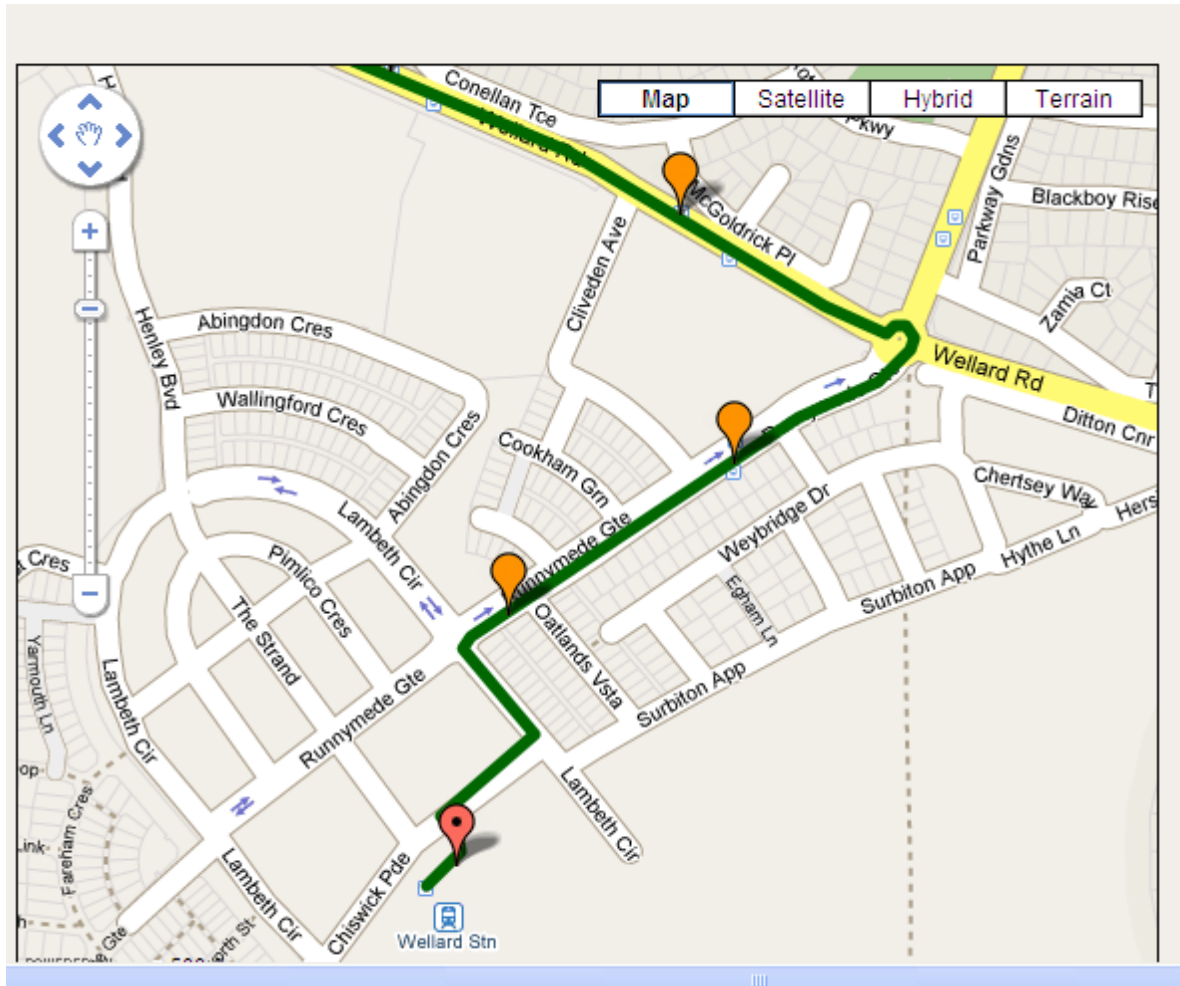

Transperth Bus Routes – The Village at Wellard

Information source: www.transperth.com.au

Bus Route 541 to Kwinana Train Station

Bus stop locations relevant to Village residents:

- Wellard Train Station
- Dalrymple Drive, near Madge Way in Leda.

Bus Route 542 to Kwinana Train Station

Bus stop locations relevant to Village residents:

- Wellard Train Station
- Corner Runnymede Gate and Oatlands Vista
- Runnymede Gate near Cliveden Avenue
- Wellard Road near Cliveden Avenue

Bus Route 920 to Fremantle Train Station

- Bus stop locations relevant to Village residents:
- Gilmore Avenue near Karlak Close in Leda.