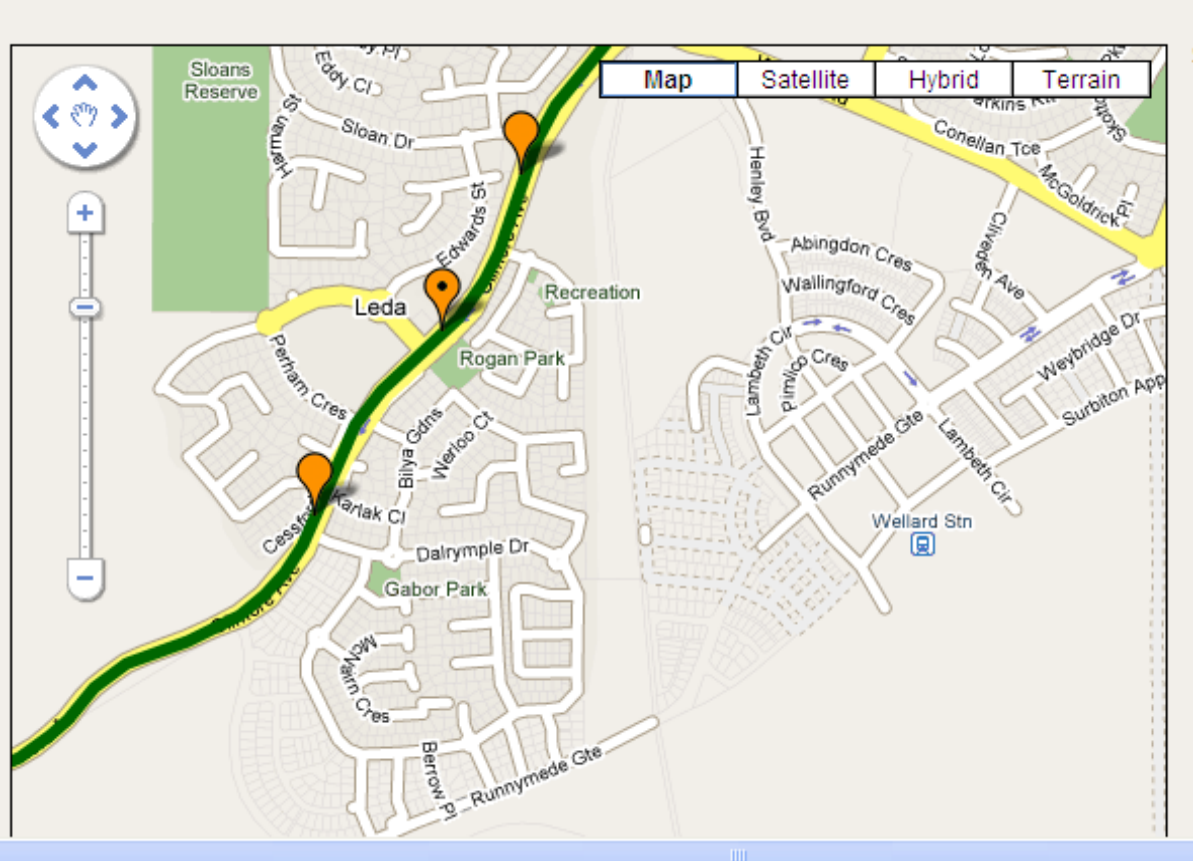

Transperth Bus Routes – The Village at Wellard

Information source: www.transperth.com.au

Bus Route 541 to Kwinana Train Station

Bus stop locations relevant to Village residents:

- Wellard Train Station
- Dalrymple Drive, near Madge Way in Leda.

Bus Route 542 to Kwinana Train Station

Bus stop locations relevant to Village residents:

- Wellard Train Station
- Corner Runnymede Gate and Oatlands Vista
- Runnymede Gate near Cliveden Avenue
- Wellard Road near Cliveden Avenue

Bus Route 920 to Fremantle Train Station

- Bus stop locations relevant to Village residents:
- Gilmore Avenue near Karlak Close in Leda.